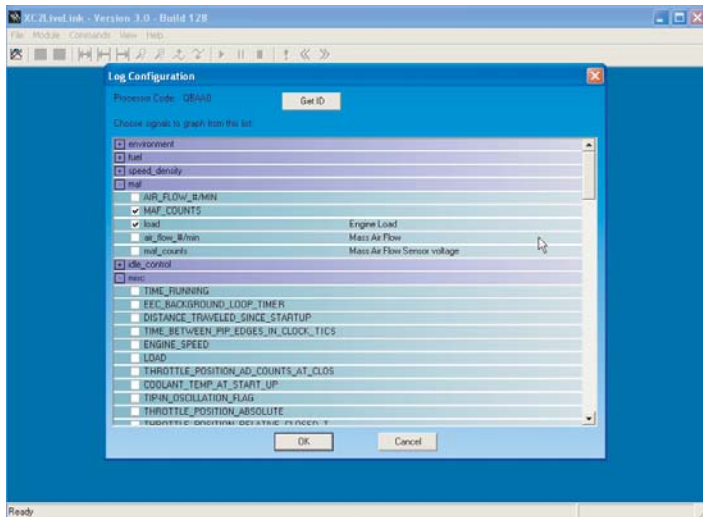

LiveLink Software

This is our Pass-Through data logging software. With this program you can connect your data logger to your vehicle, and your laptop using a standard USB connector.