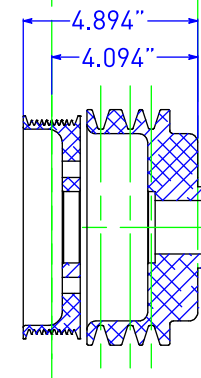

BIG BLOCK CHEVROLET KIT PACKAGE SIZE  
(STANDARD DECK HEIGHT SHOWN)

SUPERCHARGER  
BELT CENTRE LINE

BALANCER  
FACE

SIDE VIEW