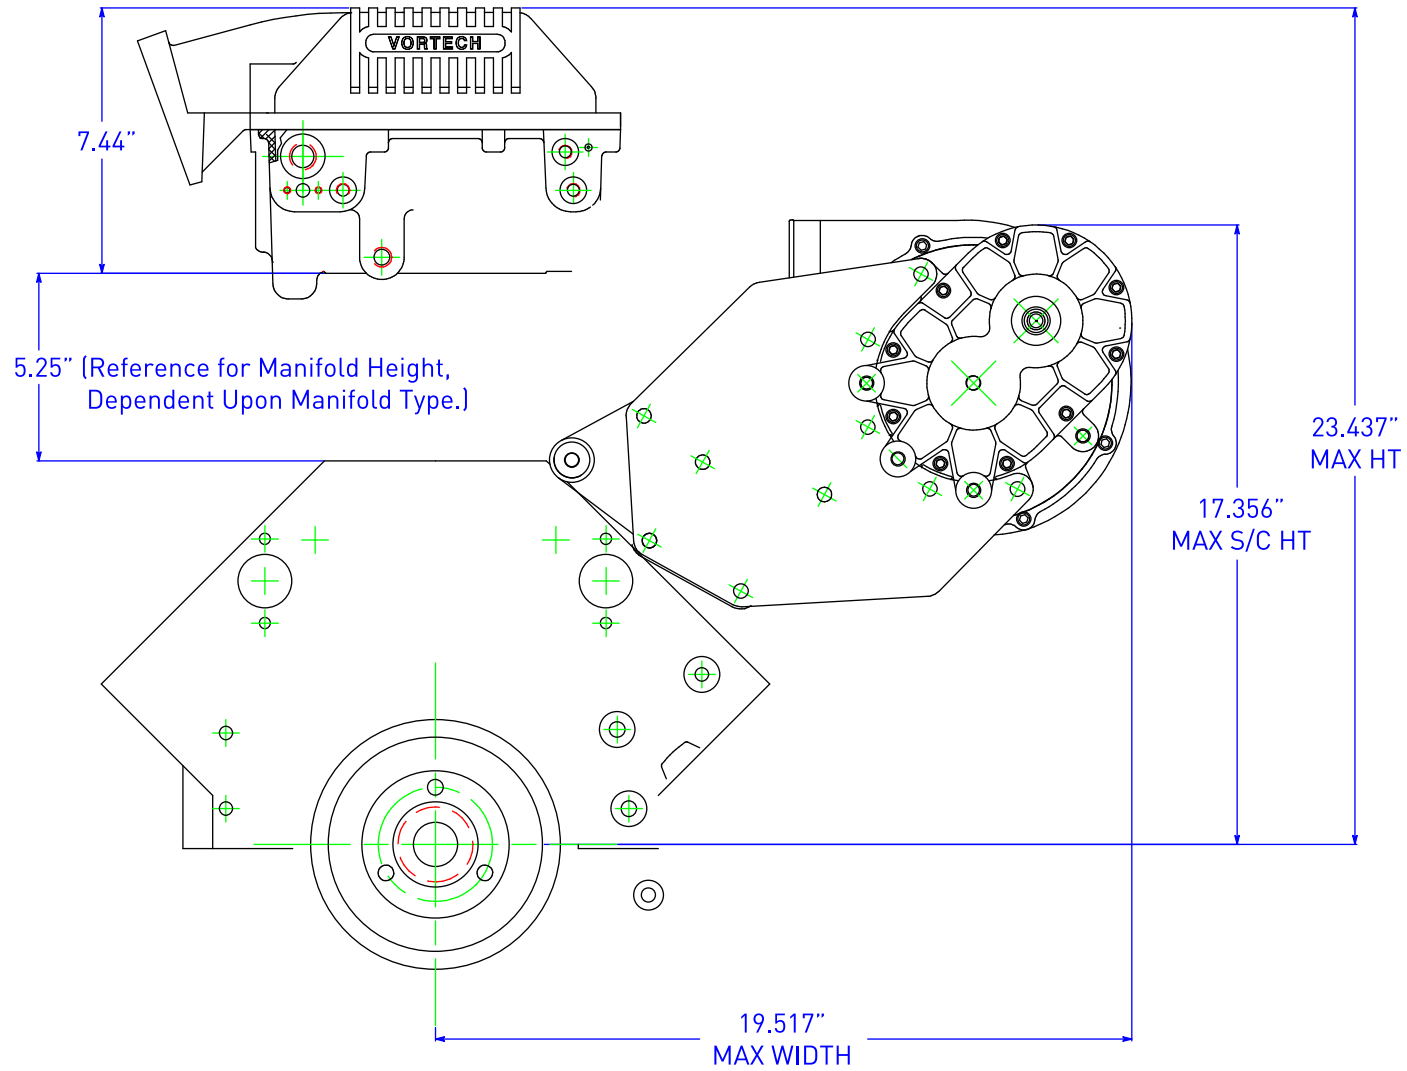

BIG BLOCK CHEVROLET KIT PACKAGE SIZE  
(STANDARD DECK HEIGHT SHOWN)

SUPERCHARGER  
BELT CENTRE LINE

BALANCER  
FACE

SIDE VIEW