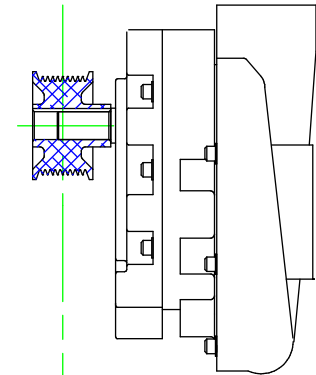

BIG BLOCK CHEVROLET KIT PACKAGE SIZE  
(STANDARD DECK HEIGHT SHOWN)

SUPERCHARGER  
BELT CENTRE LINE

BALANCER  
FACE

SIDE VIEW