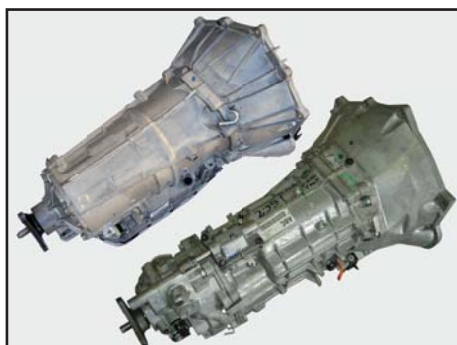

CAPA PERFORMANCE

NEW YEARS SPECIALS

Special Prices valid until February 29th, 2012. Call for Trade Pricing.

VT-VE V8 MP1900 MAGNACHARGER KITS **\$6495.00**

Basic Kit
Magnuson TVS1900 Supercharger
Water to Air Intercooler
Not available for VE HSV LS-2
VZ L76 6.0L, Add \$250.00
60lb Injectors also available

VT-VE V8 MP2300 MAGNACHARGER KITS **\$7495.00**

Basic Kit
Magnuson TVS2300 Supercharger
Water to Air Intercooler
Also available for VE HSV LS-2
VZ L76 6.0L, Add \$250.00
60lb Injectors also available

GMS HIGH TEMP IGNITION LEADS **\$199.00**

(Top) Suit LS-1 and newer V8 Engines

GMS PERFORMANCE LEADS **\$99.00**

2 Models Available, LS-1 (Middle) and
LS-2 and Newer (Bottom)
Solid Stainless Core Wire, 8mm Jacket,
EMI/RFI Protection Ring

VE TR6060 GEARBOXES **\$2995.00**

6 Speed Manual Gearbox
Suit all VE V8 Applications
As found in later model VE V8
Commodores and HSV

VE 6L80 GEARBOXES **\$2750.00**

6 Speed Automatic Gearbox

VE 6.0L L77 CRATE ENGINES **\$5995.00**

Inc. Manifold, Throttle Body, Injectors,
Coil Packs, Leads, Sensors, Exhaust
Manifolds, Balancer & Water Pump.